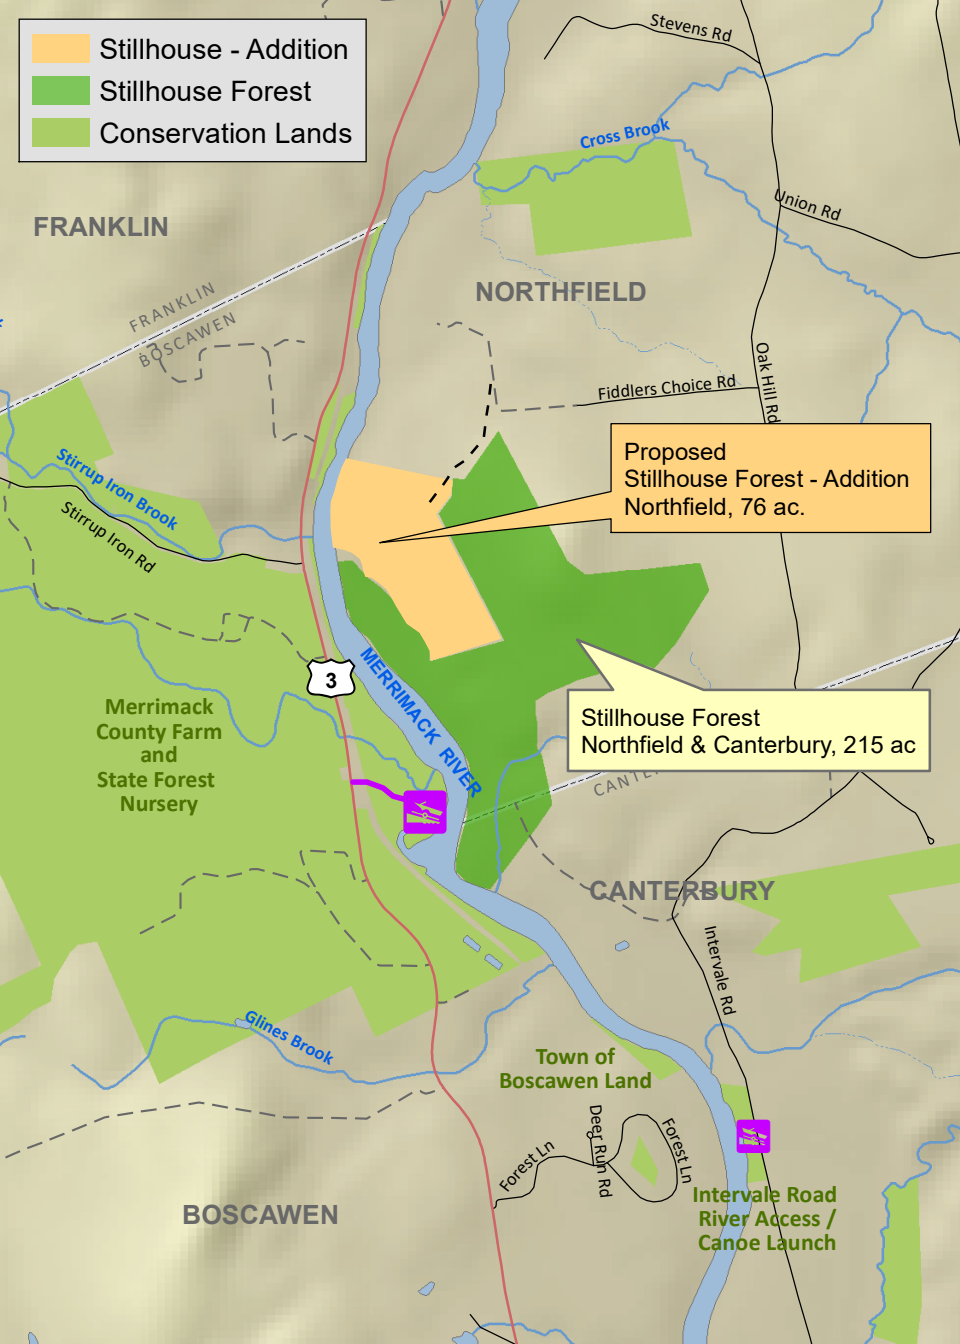

- Stillhouse - Addition
- Stillhouse Forest
- Conservation Lands

Proposed Stillhouse Forest - Addition Northfield, 76 ac.

Stillhouse Forest Northfield & Canterbury, 215 ac

Intervale Road River Access / Canoe Launch