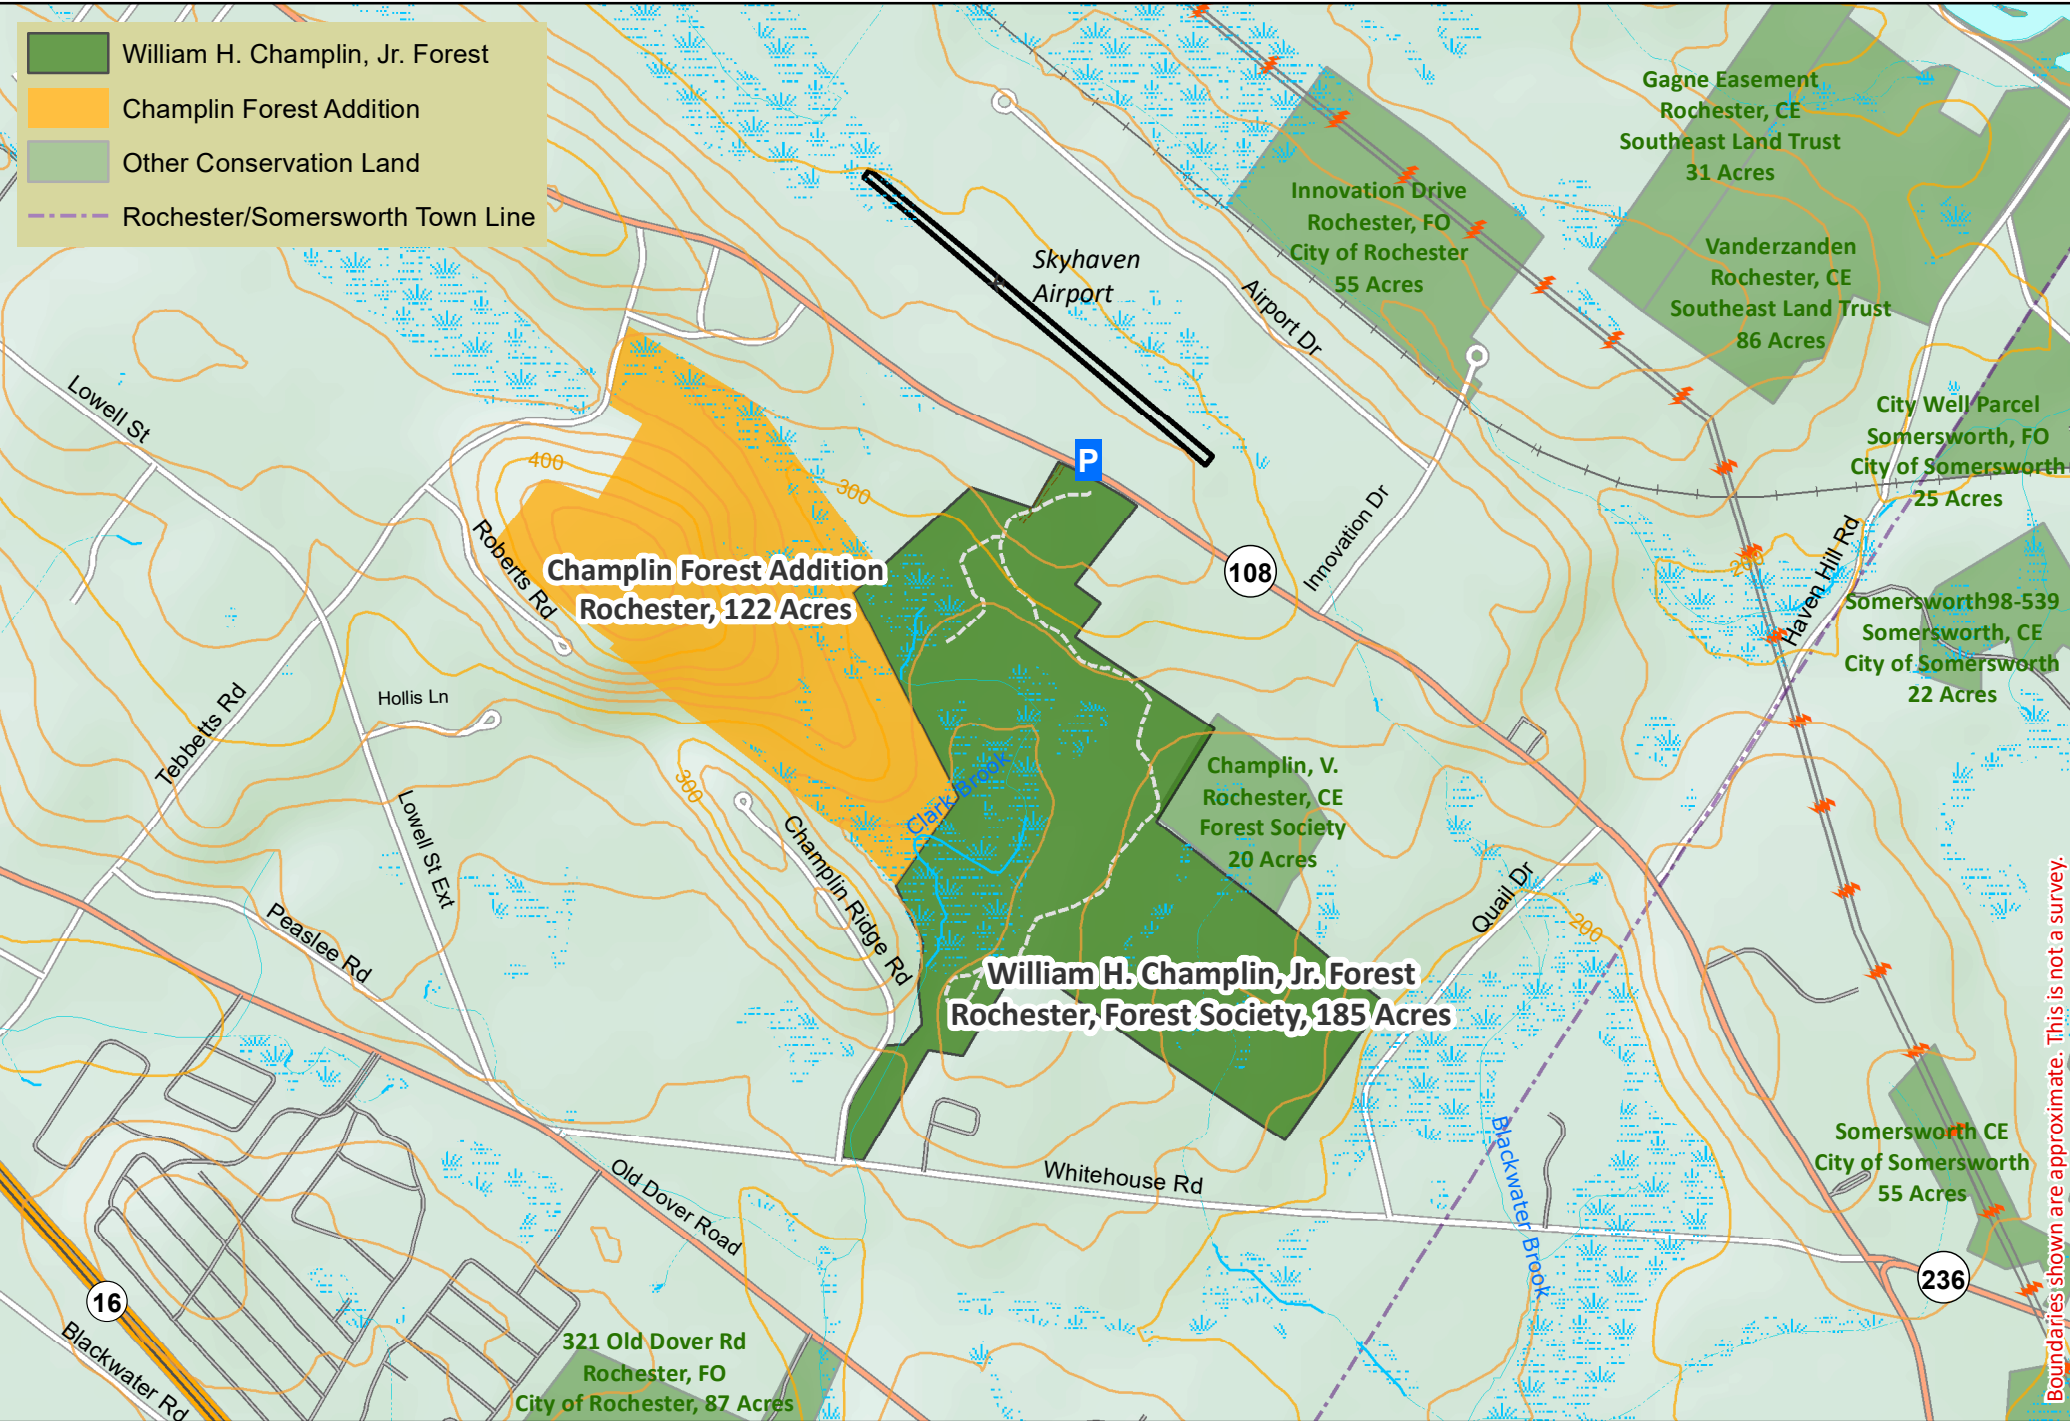

- William H. Champlin, Jr. Forest
- Champlin Forest Addition
- Other Conservation Land
- Rochester/Somersworth Town Line

Boundaries shown are approximate. This is not a survey.

Champlin Forest Addition
Rochester, NH
122 Acres

L. Hart, Forest Society, Spring 2021