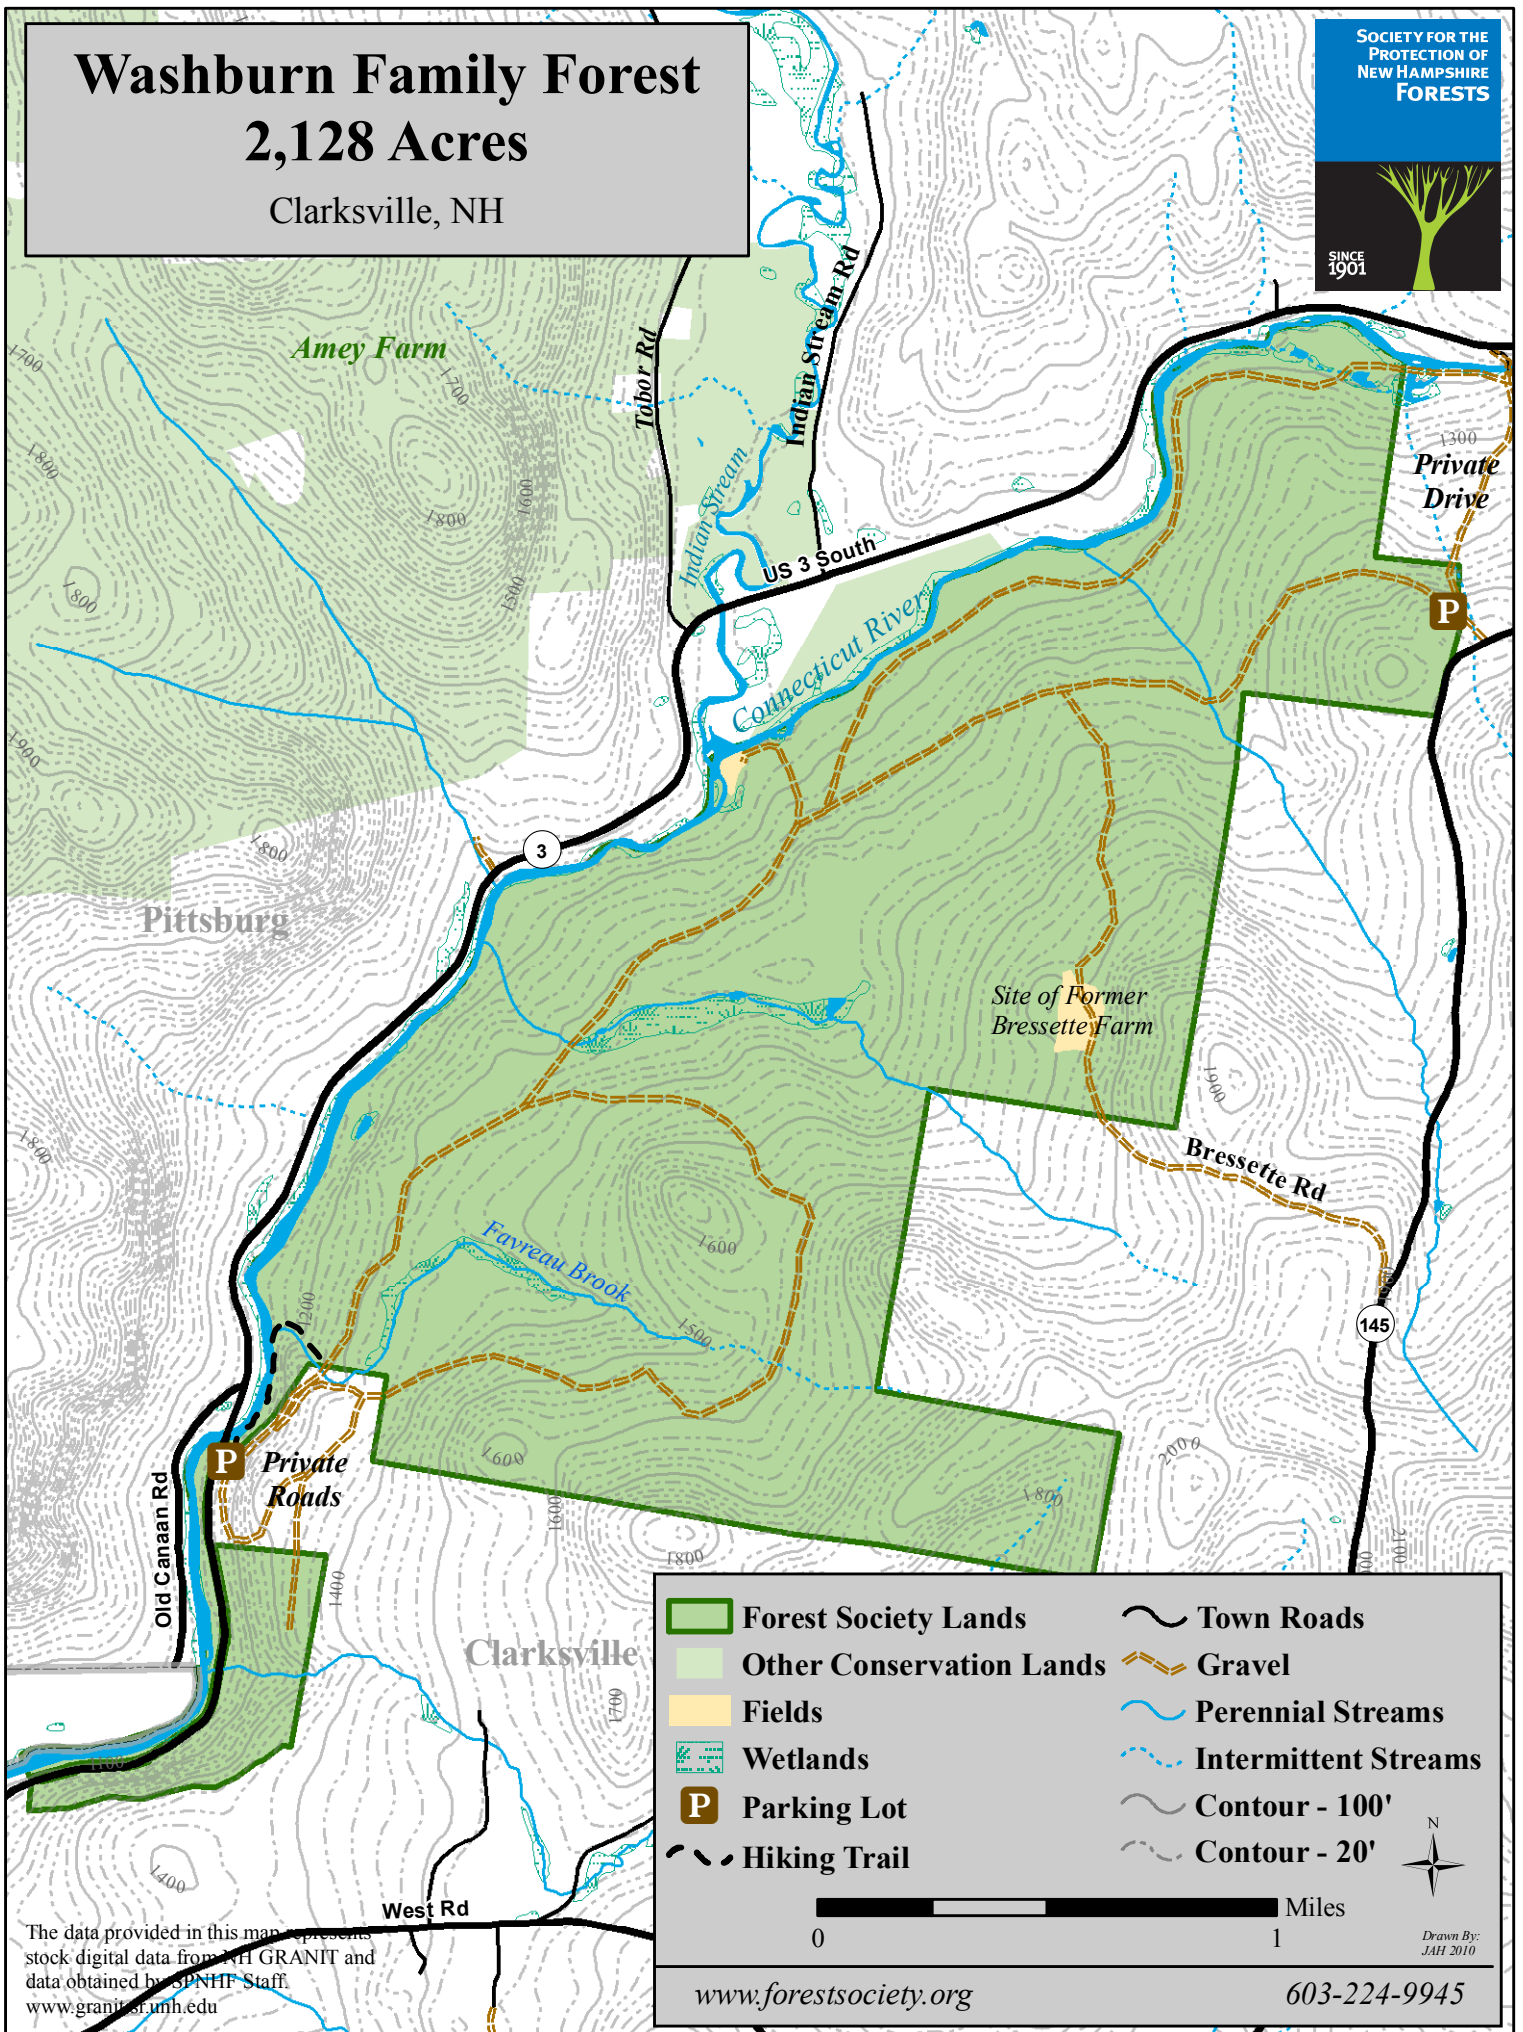

Washburn Family Forest

2,128 Acres

Clarksville, NH

SOCIETY FOR THE
PROTECTION OF
NEW HAMPSHIRE
FORESTS

The data provided in this map represents stock digital data from NH GRANIT and data obtained by SPNHP Staff.
www.granit.sf.nh.edu