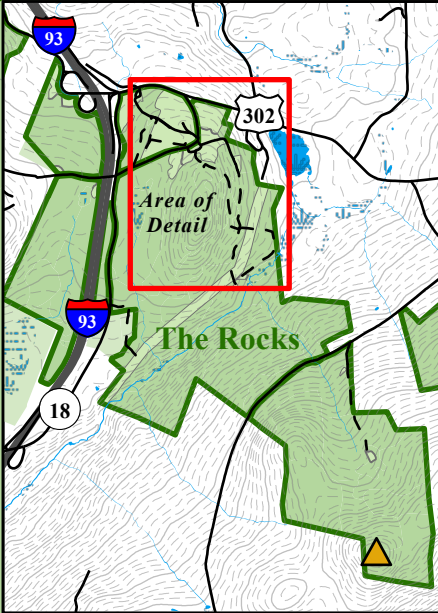

The Rocks

Forest Society North

1,276 Acres
Bethlehem, NH

Wetlands	Trails
100' Contour	Dirt Road
20' Contour	Parking
Forest Society Lands	Bathrooms
Fields	Information
Roads	View

N
Drawn By: DMS 2024

www.forestsociety.org 603-224-9945

The data provided in this map represents stock digital data from NH GRANIT, and data obtained by Forest Society staff.
www.granit.unh.edu