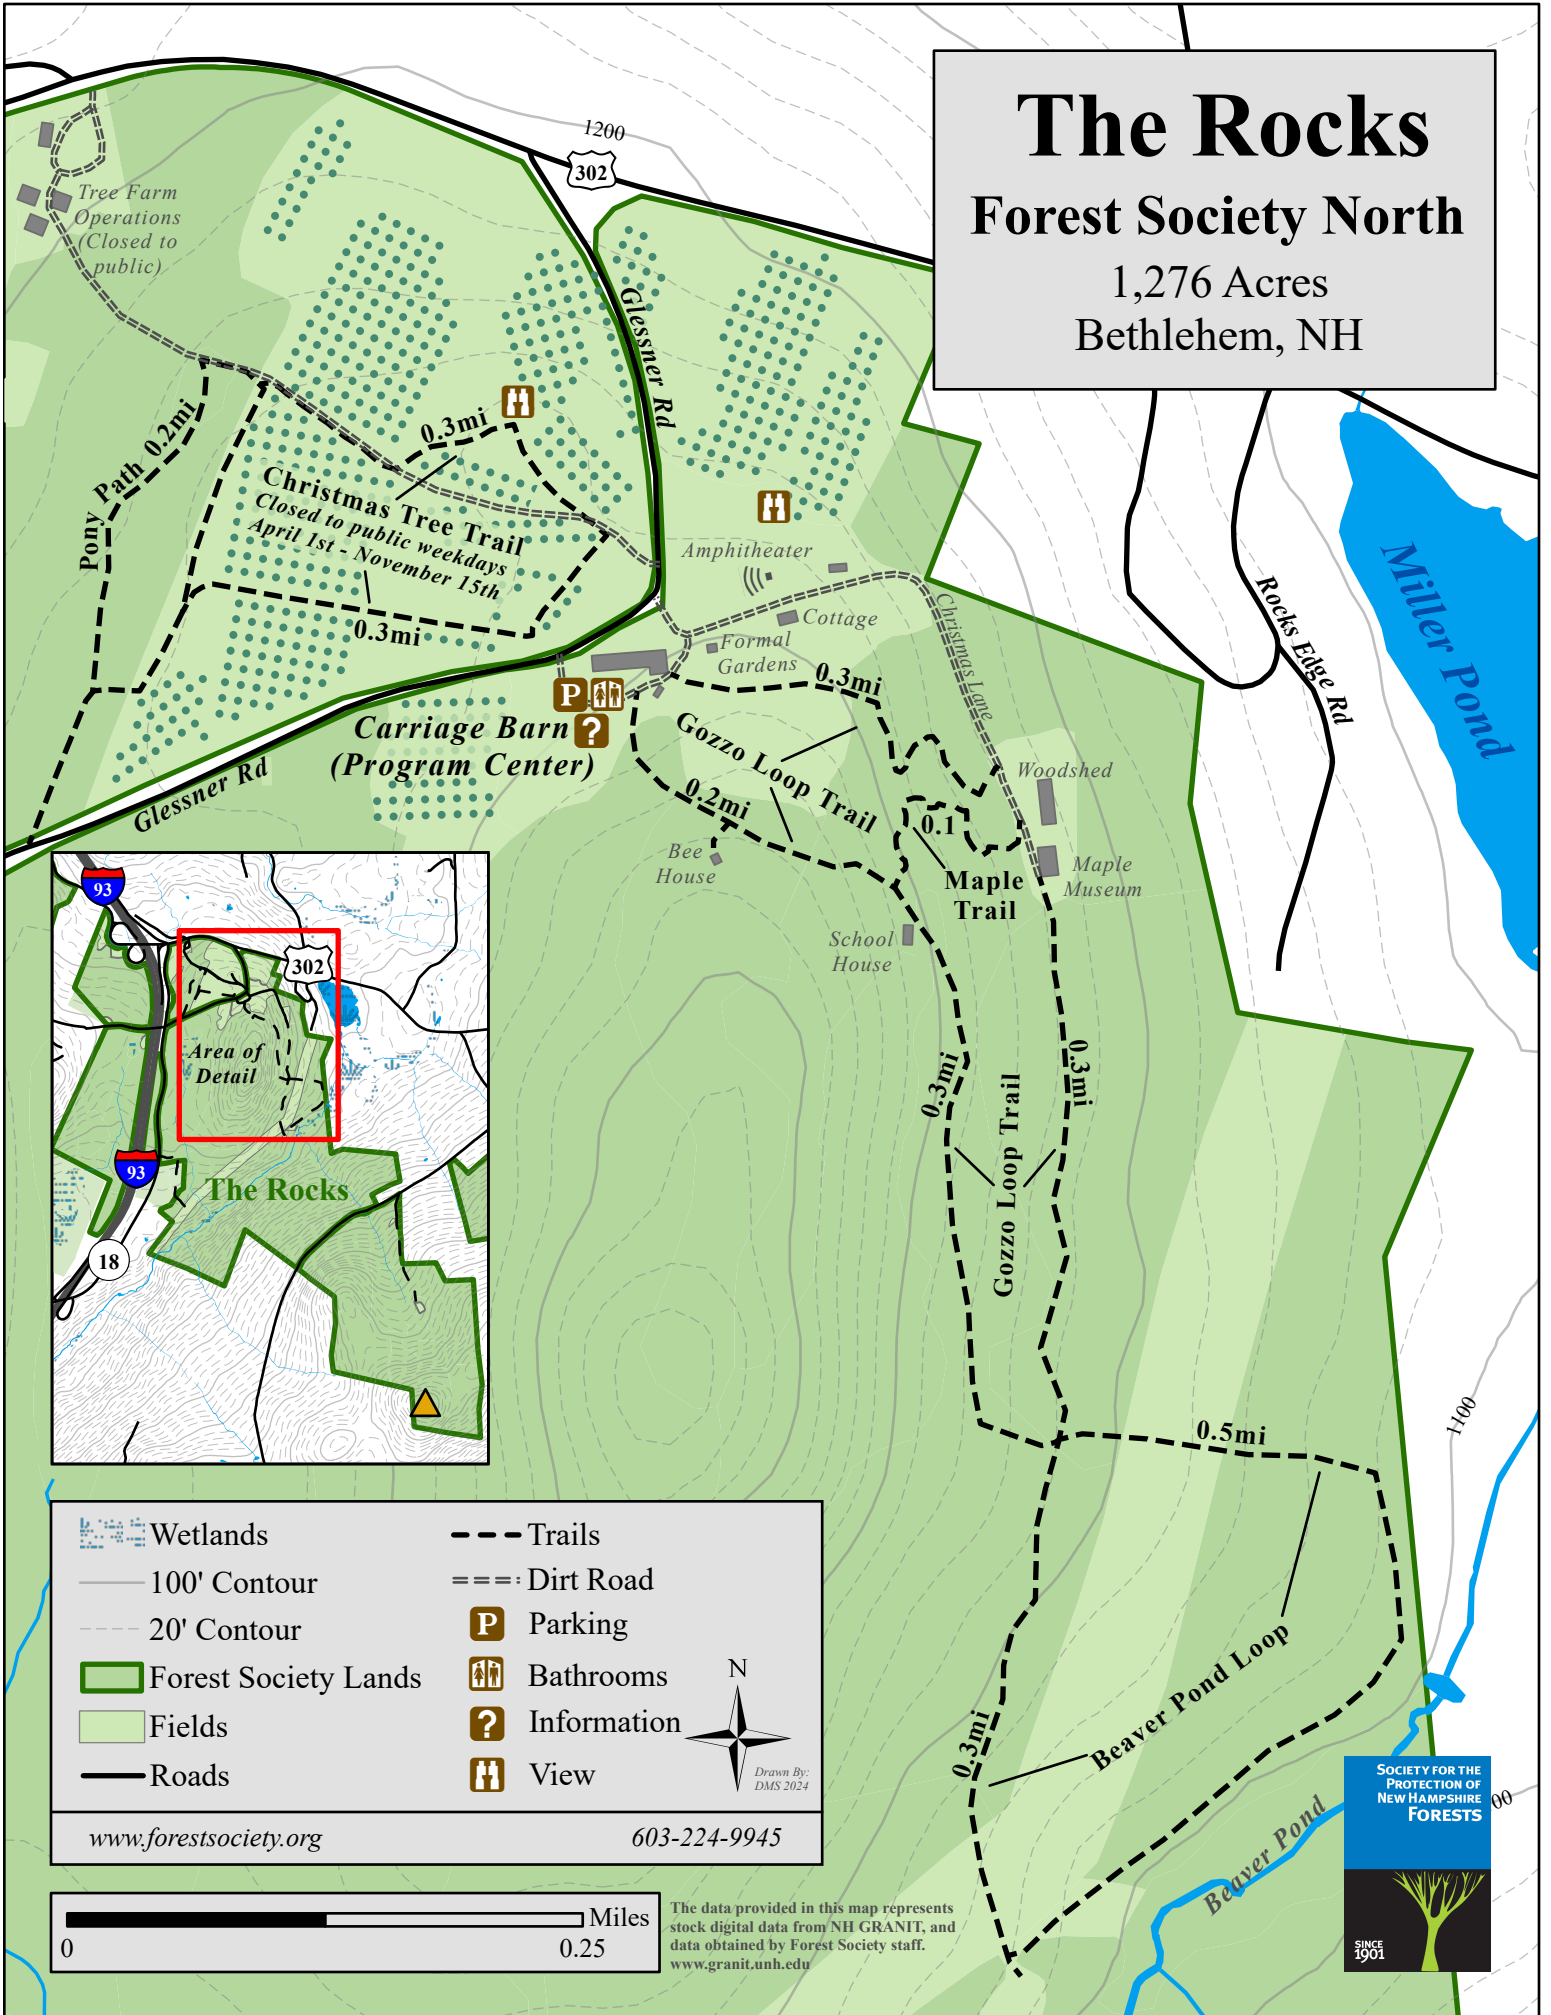

The Rocks

Forest Society North

1,276 Acres
Bethlehem, NH

Wetlands	Trails
100' Contour	Dirt Road
20' Contour	Parking
Forest Society Lands	Bathrooms
Fields	Information
Roads	View

N
Drawn By: DMS 2024

www.forestsociety.org 603-224-9945

The data provided in this map represents stock digital data from NH GRANIT, and data obtained by Forest Society staff.
www.granit.unh.edu