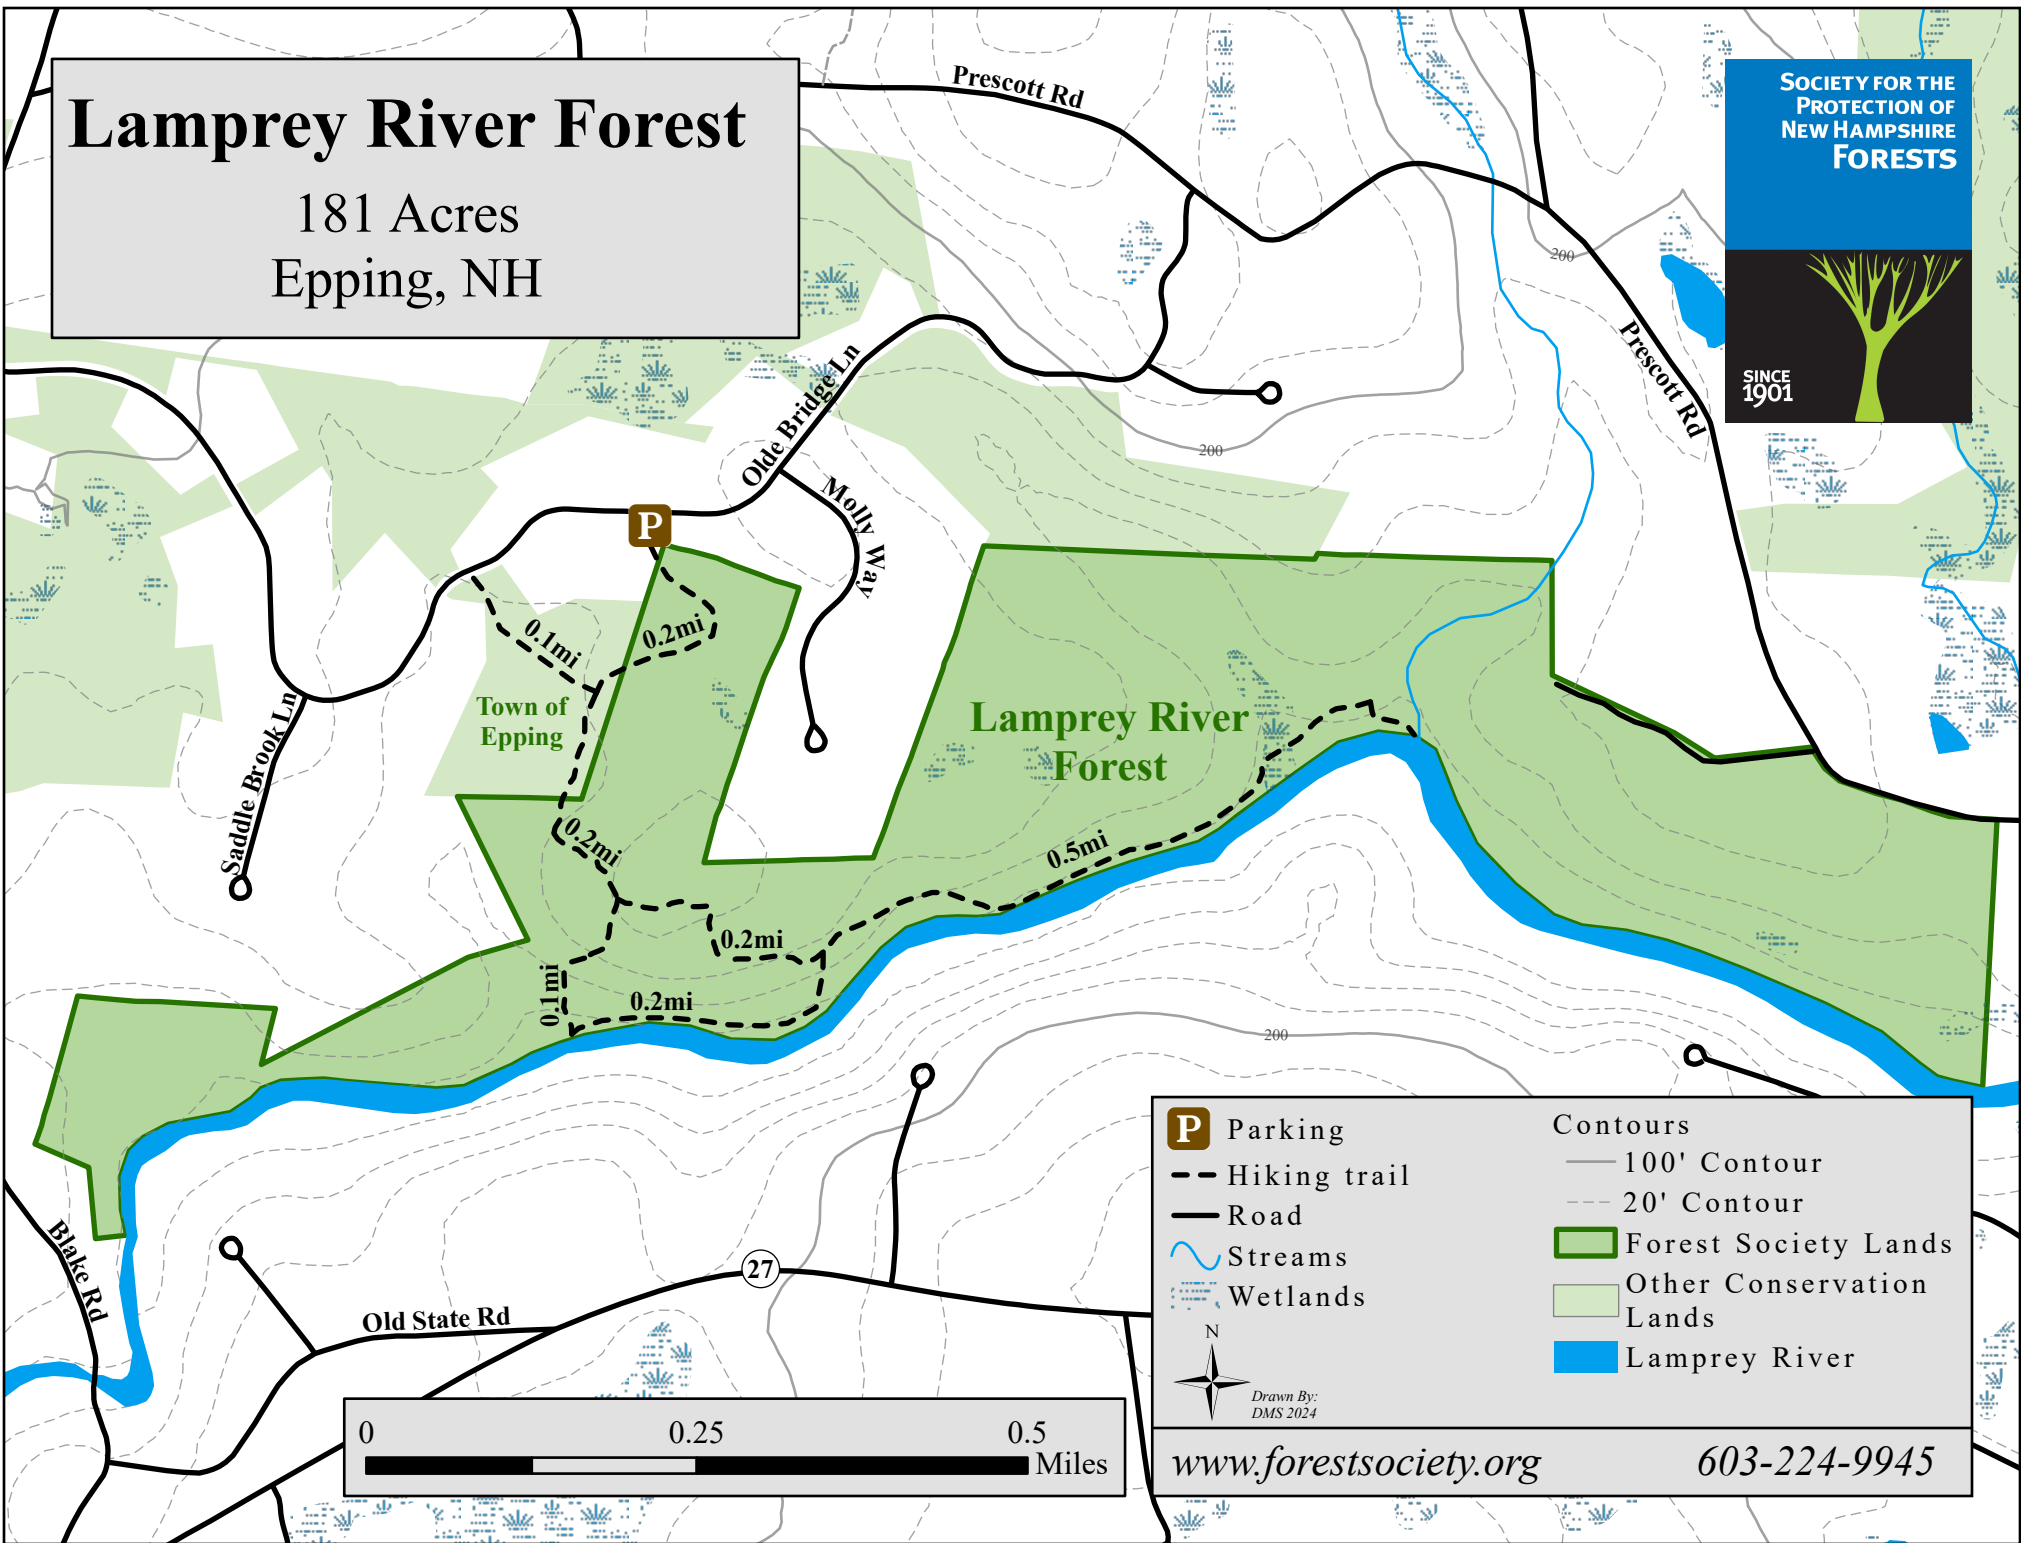

Lamprey River Forest

181 Acres
Epping, NH

SOCIETY FOR THE
PROTECTION OF
NEW HAMPSHIRE
FORESTS

P Parking	Contours
-- Hiking trail	— 100' Contour
— Road	- - - 20' Contour
~ Streams	■ Forest Society Lands
• Wetlands	■ Other Conservation Lands
▲ North Arrow	■ Lamprey River
Drawn By: DMS 2024	