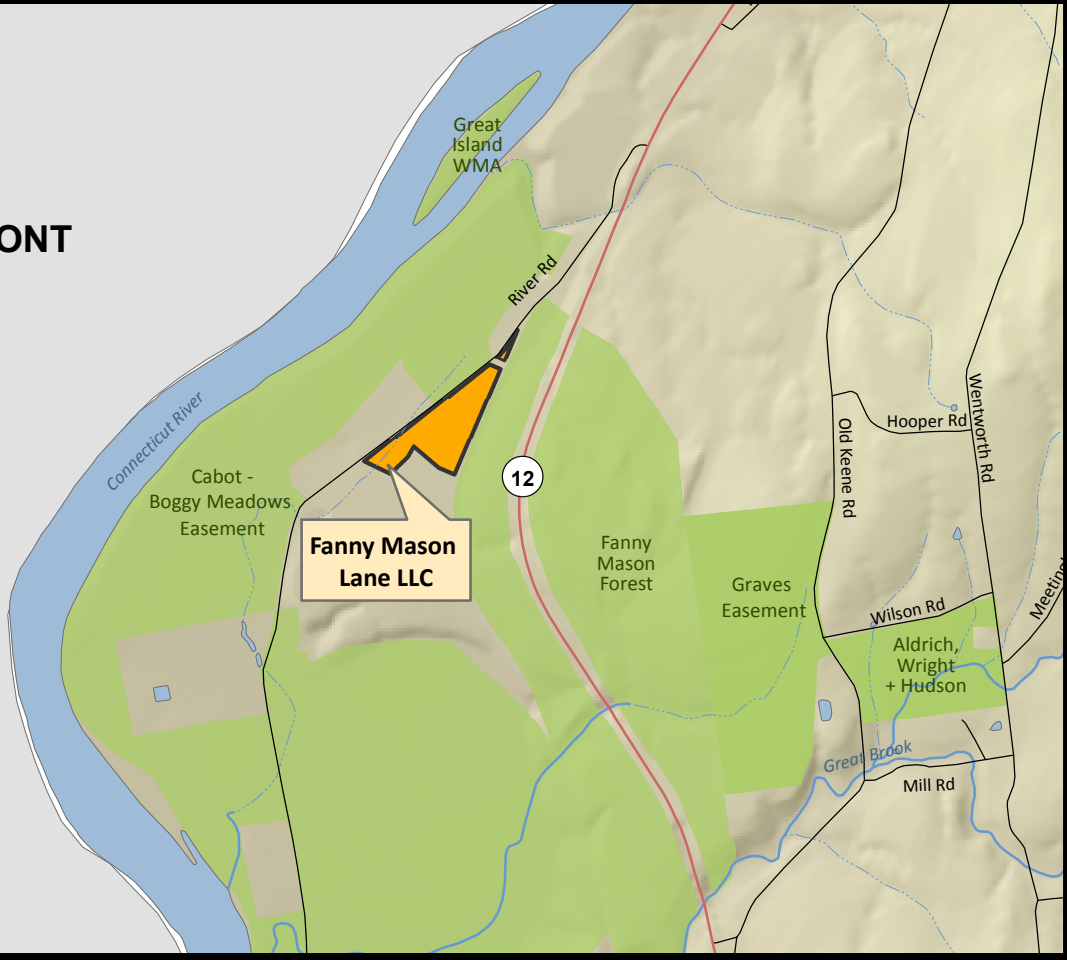

# VERMONT

Great Island WMA

Connecticut River

Cabot - Boggy Meadows Easement

**Fanny Mason Lane LLC**

12

Fanny Mason Forest

Graves Easement

Aldrich, Wright + Hudson

River Rd

Old Keene Rd

Hooper Rd

Wentworth Rd

Wilson Rd

Great Brook

Mill Rd