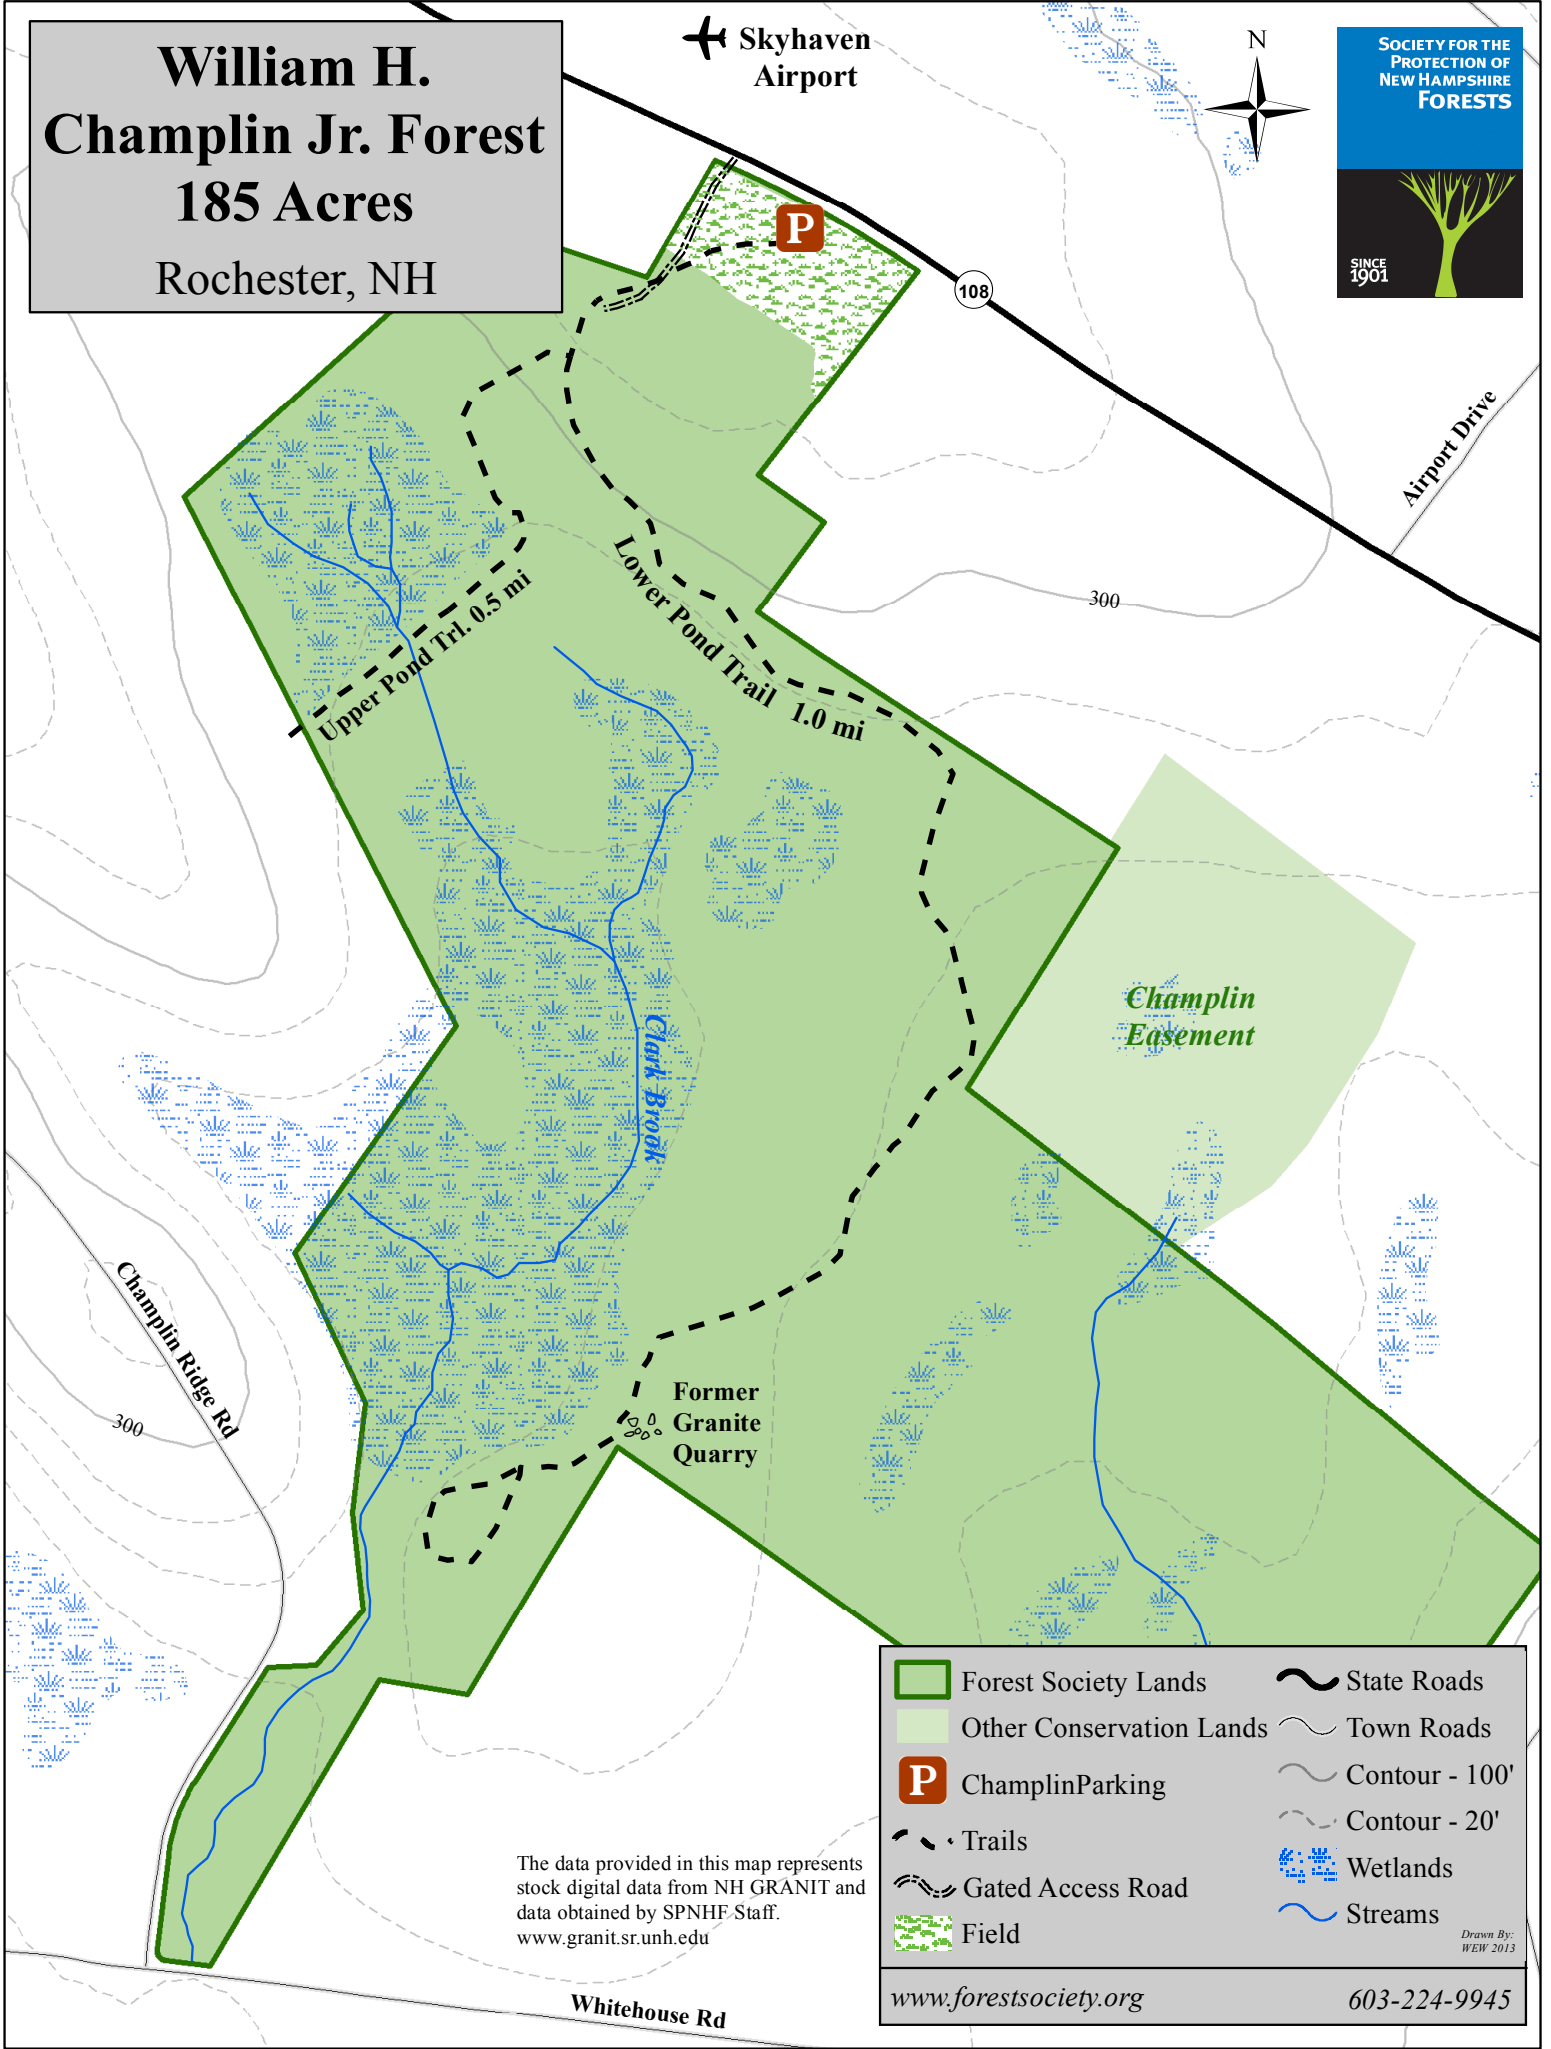

William H. Champlin Jr. Forest
185 Acres
 Rochester, NH

✈ Skyhaven
 Airport

The data provided in this map represents stock digital data from NH GRANIT and data obtained by SPNHF Staff.
www.granit.sr.unh.edu

Forest Society Lands	State Roads
Other Conservation Lands	Town Roads
Champlin Parking	Contour - 100'
Trails	Contour - 20'
Gated Access Road	Wetlands
Field	Streams

Drawn By:
 WEW 2013

Whitehouse Rd